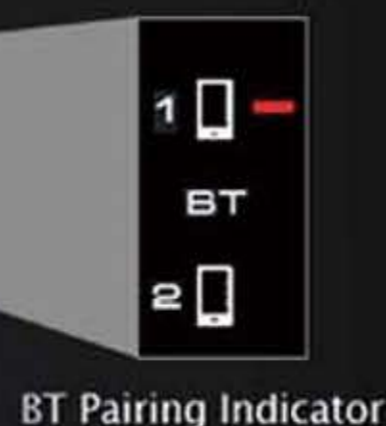

Advanced Bluetooth*

• 5-Phones Seamless Music Streaming.

Pairing up 5 Bluetooth® devices to the head unit at the same time.

• 2-Phones Handsfree

Easily switch between 2 phones for handsfree function.

*Maximum memory 10 paired Bluetooth® devices.