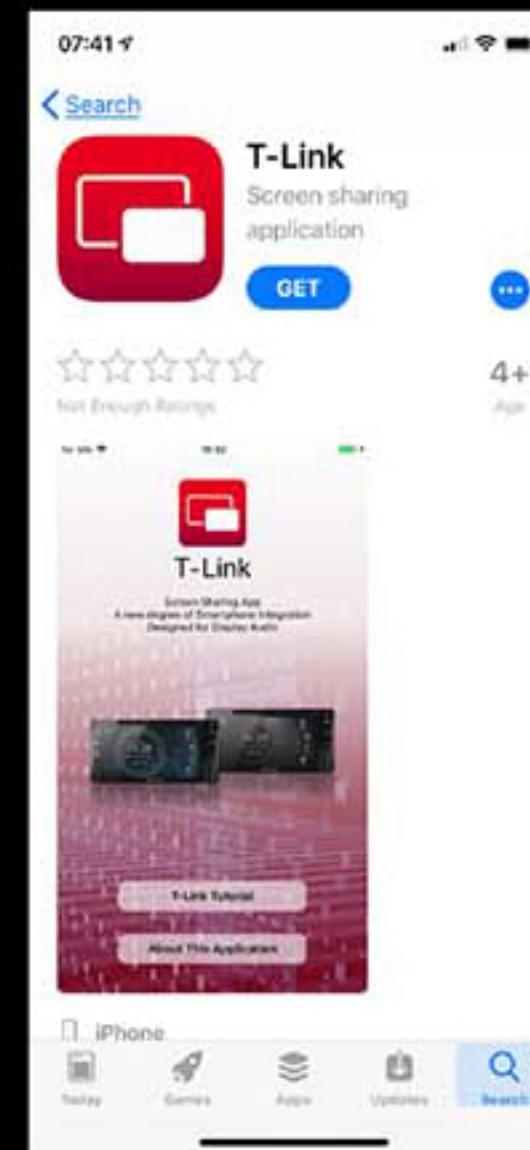

Work with iOS