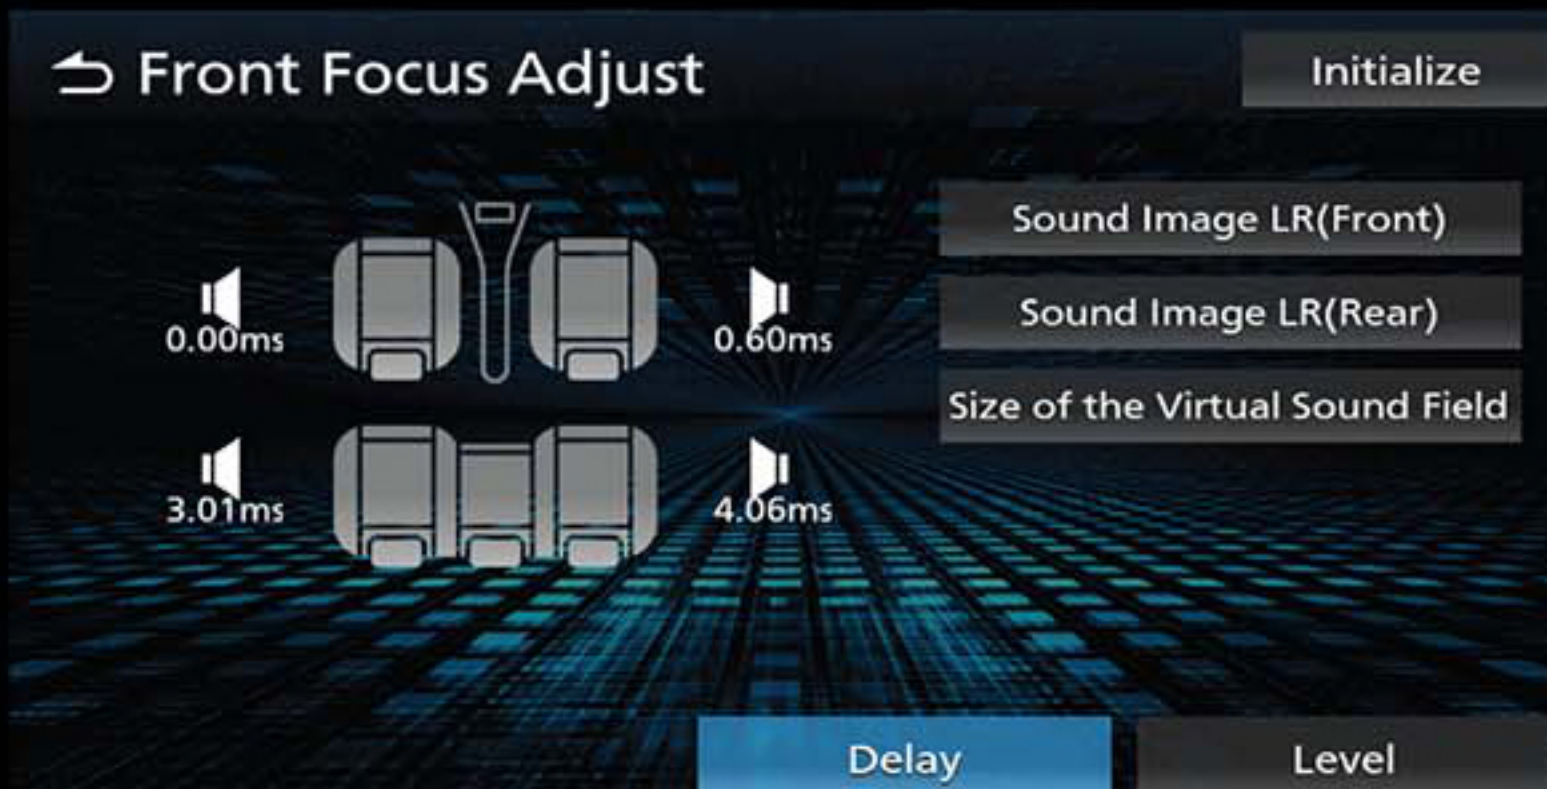

High Quality Sound

- 13-Band Graphic EQ with preset for each vehicle type.
- Digital Time Alignment.