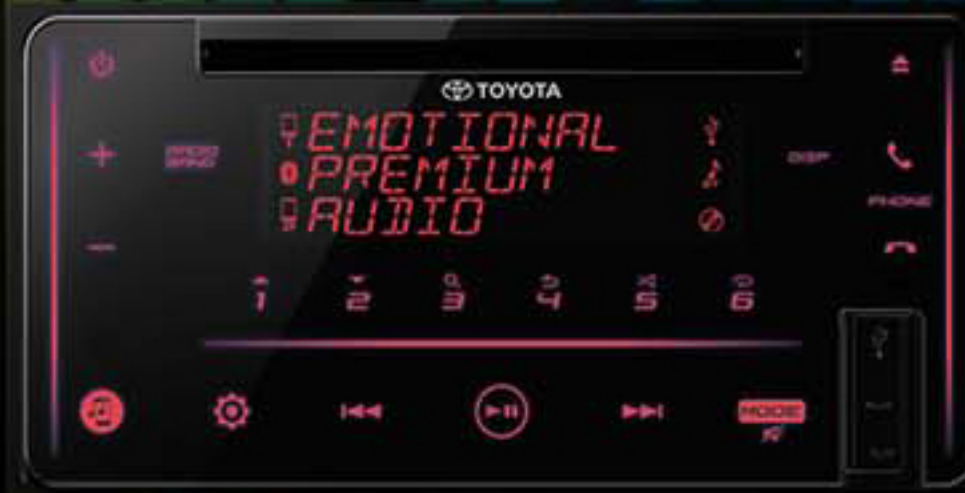

PREMIUM AUDIO
BASIC AUDIO

(with Bluetooth)

Switchable Display Illumination Color (Premium/Basic Audio)

• Customize LEDs color on display and button illumination to match with car interior as your preference.