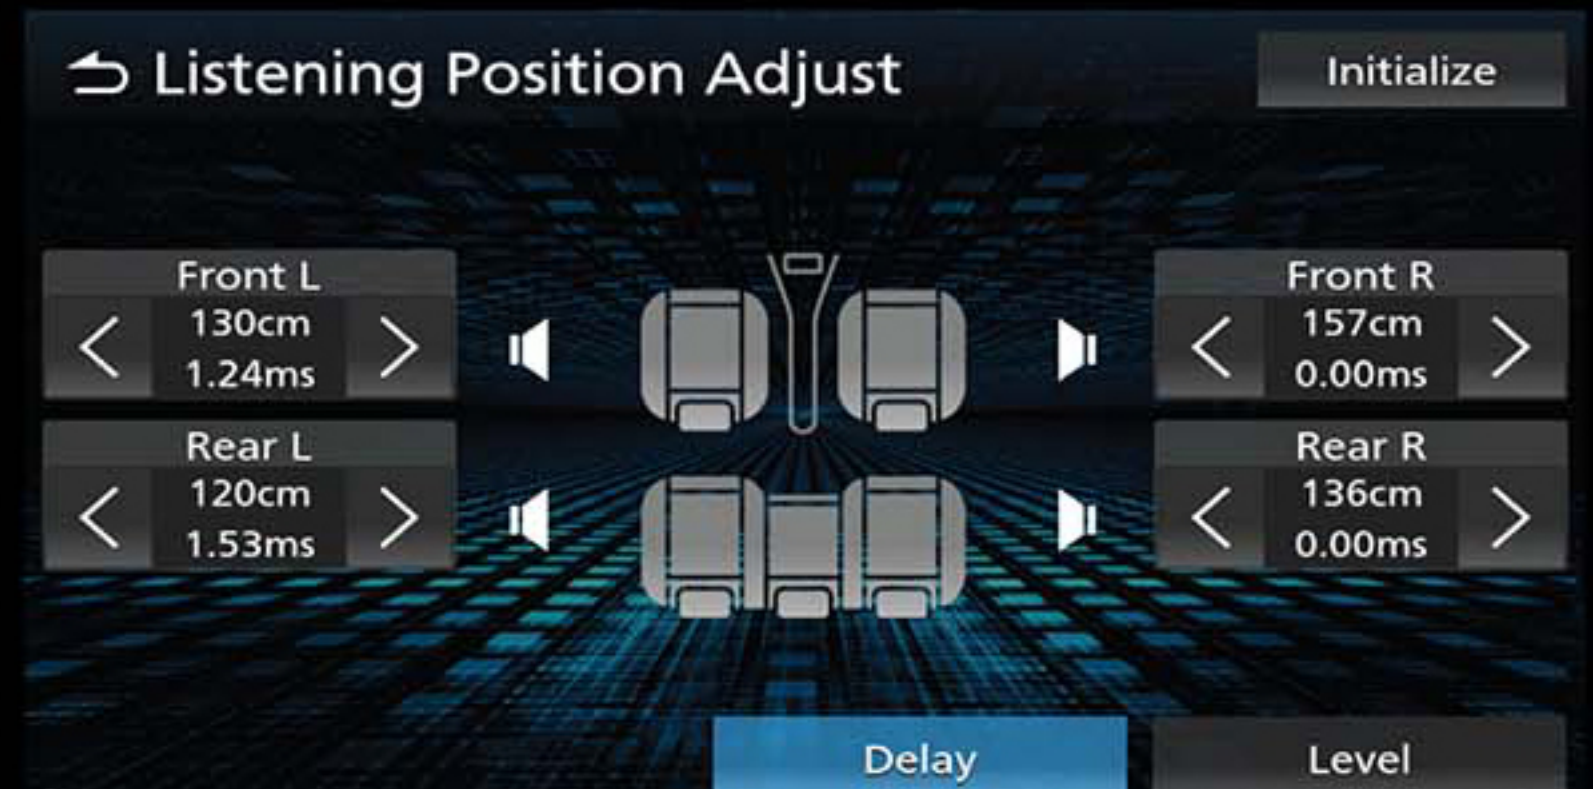

High Quality Sound

- 13-Band Graphic EQ with preset for each vehicle type.
- Digital Time Alignment.