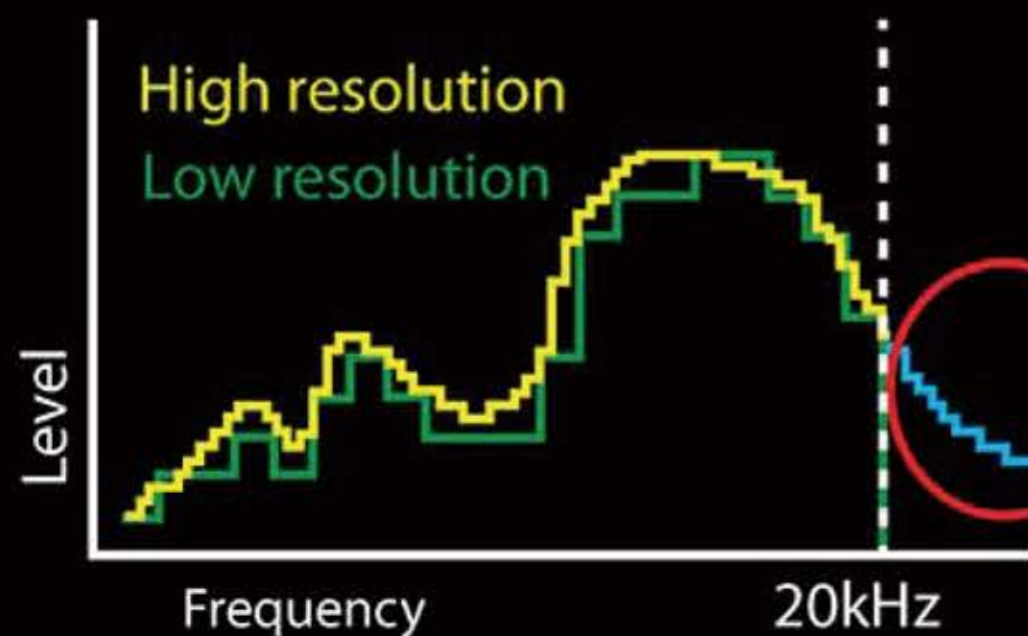

Re-produce super high frequency sound data

24bit Up-conversion (Audio)
or 32bit Up-conversion (AVX)

CD Quality
16bit / 44.1kHz

96kHz Up-sampling (Audio)
192kHz UP-sampling (AVX)