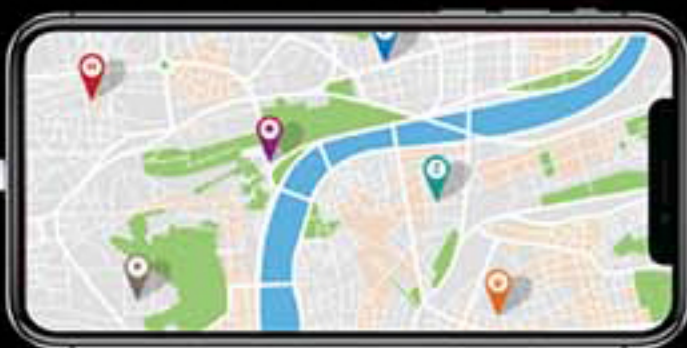

Work with iOS